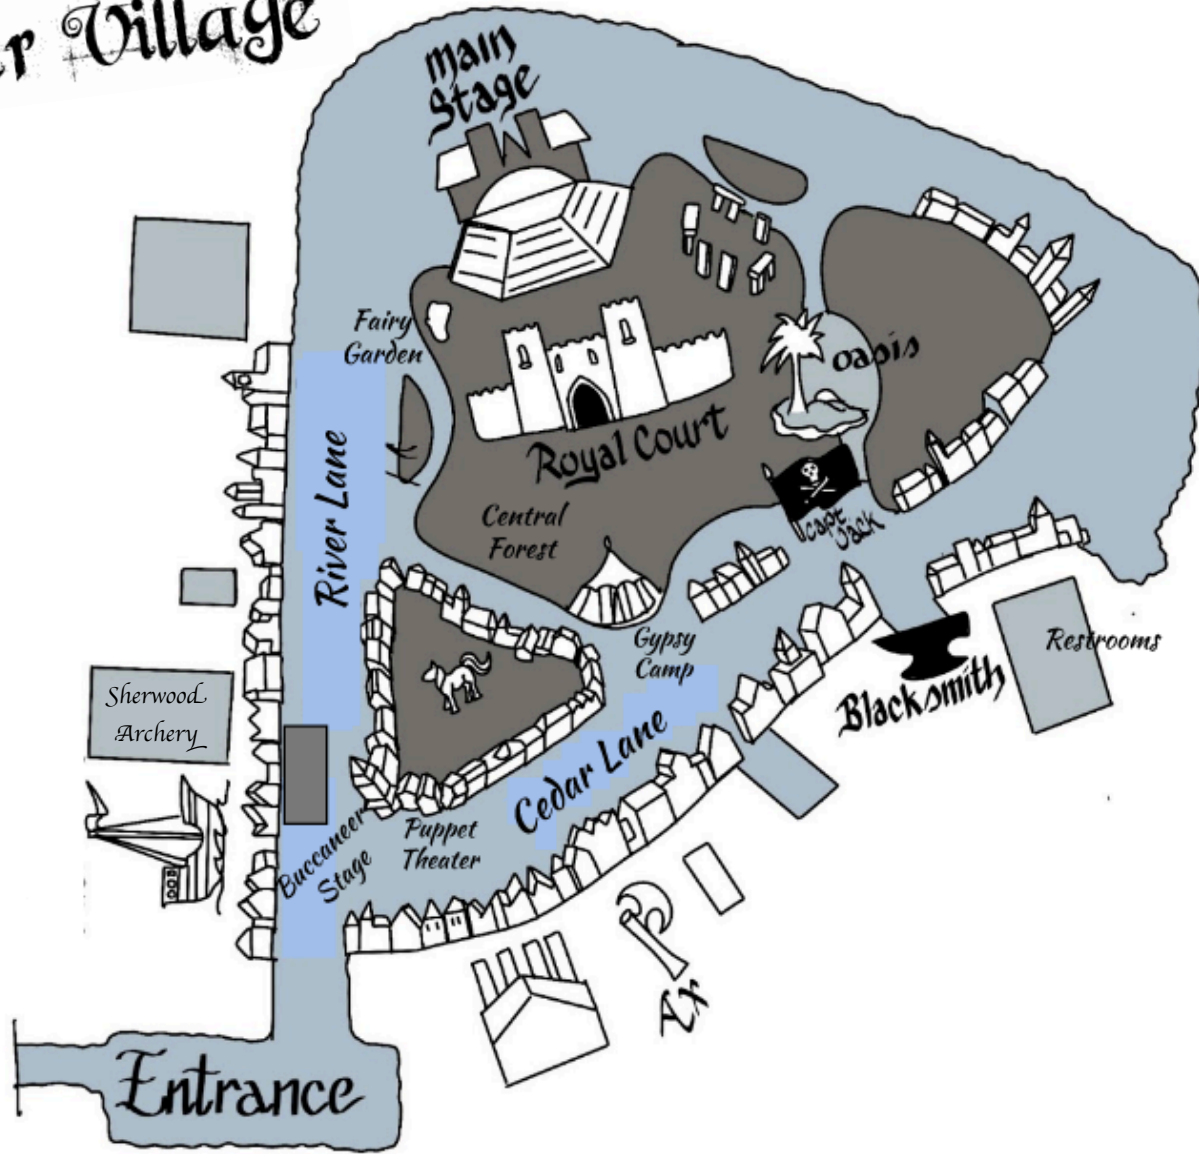

Our Village

River Lane Merchants

Black Bead	Black Swan Jewelry
Greater Elegance	Dusty Tears Creations
Henderson Hearth	Apocalypse Caravan
Iris Adornments	The Bilge Pumps
Scarlet Fey	

Food: happy heart Cajun

Cedar Lane Merchants

Pirate Leather	Kith and Kin	Oddity Emporium
Sylva Pagana	Artwork by Jayde	Ye Olde Soap Box
Lenores Absinthery	Capturing Essence	Bright Stag
Venefica Corsetry	Roly Poly	Castle Cooper
		Green Man Clan

Food: Ekko's Gyros
hoed house

Central Forest Merchants

La Bohemienne Bijoux	Rainbo Chainmail
Ye Artisans Lair	Two Snakes Apothecary
Modern Savage	Al's Armoury
Black Swan Jewelry	(?) Vivian Warren

Special thanks to our noble supporters :

Richard Garner